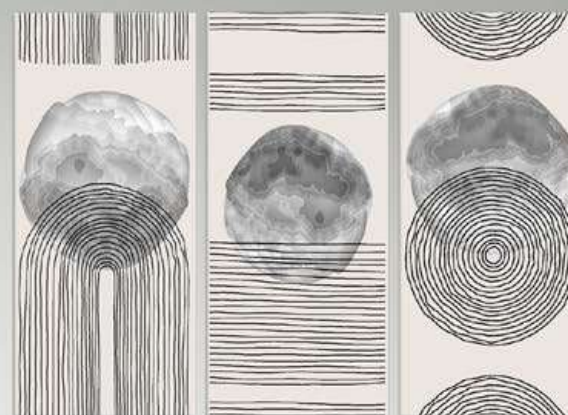

Tela in PVC

cm. 100x150 - 93036

cm. 122x180 - 96538

GIALLO ROSSO BLU

cm. 100x150 - 93045

cm. 100x150 - 93042

cm. 122x180 - 96540

IMPRESSION III

cm. 122x180 - 18159

FLYING TREES

Grandi Quadri

cm. 100 x 150 - CAT.079.00

cm. 122 x 180 - CAT.121.60

cm. 100x150 - 93043

cm. 100x150 - 93044

cm. 122x180 - 18161