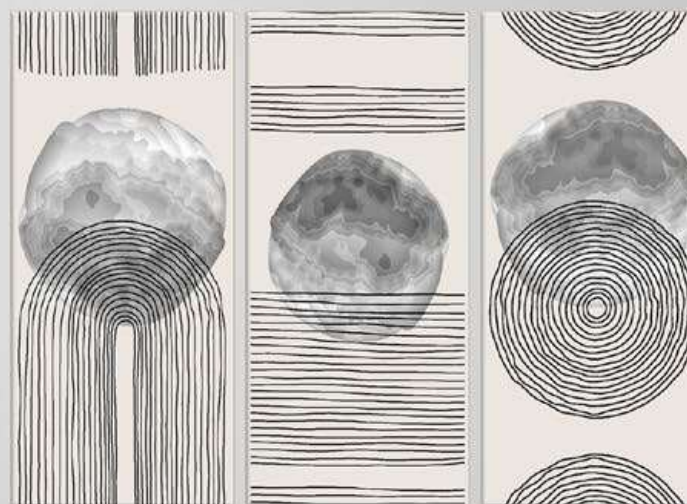

cm. 122x180 - 18160