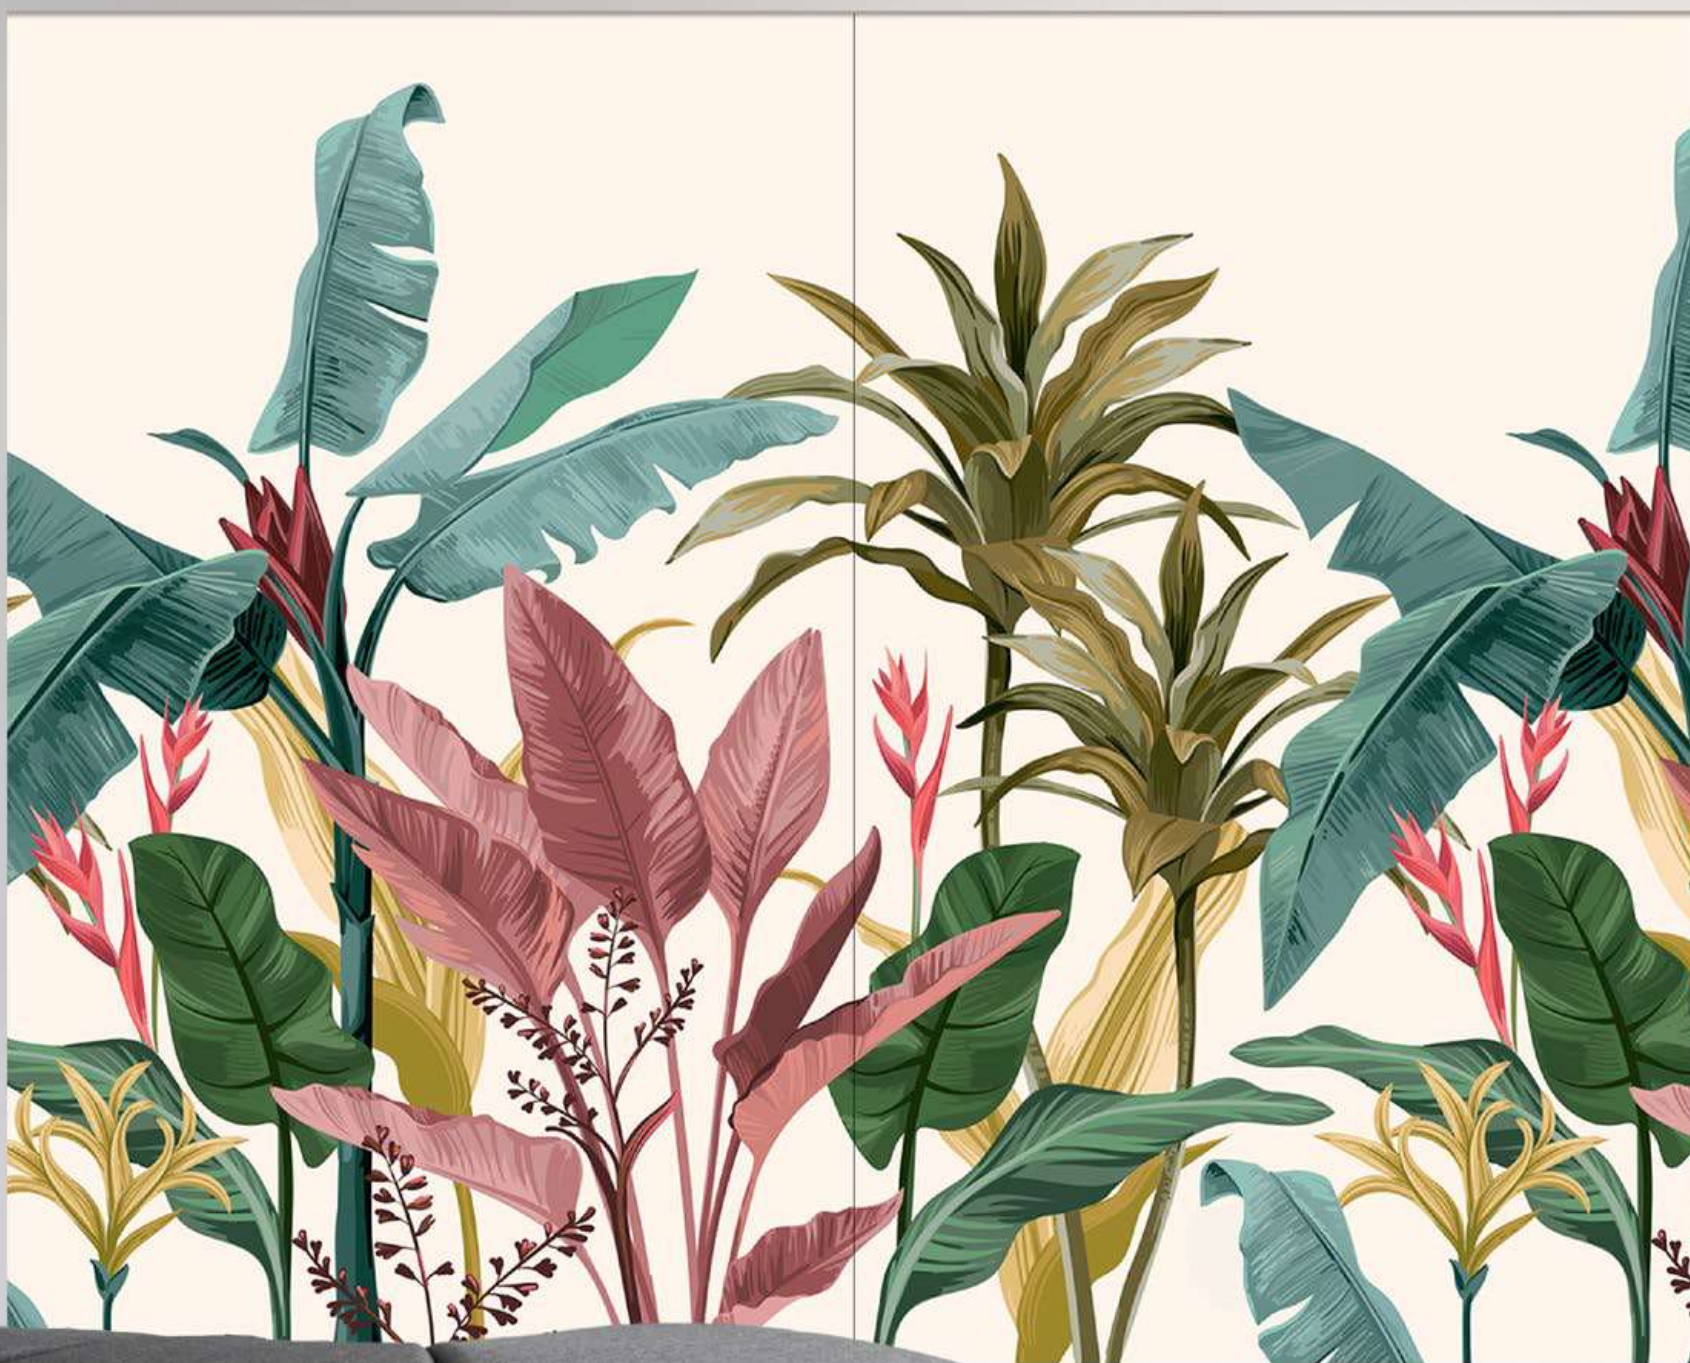

LEAVES MIX

Trendy
Fondo materico

cm. 200L x 240H - CAT. 424.31
cm. 300L x 240H - CAT. 566.48

Cod. 97933

(2 tele 100x240)

Cod. 97934

(2 tele 150x240)

BANANA LEAVES